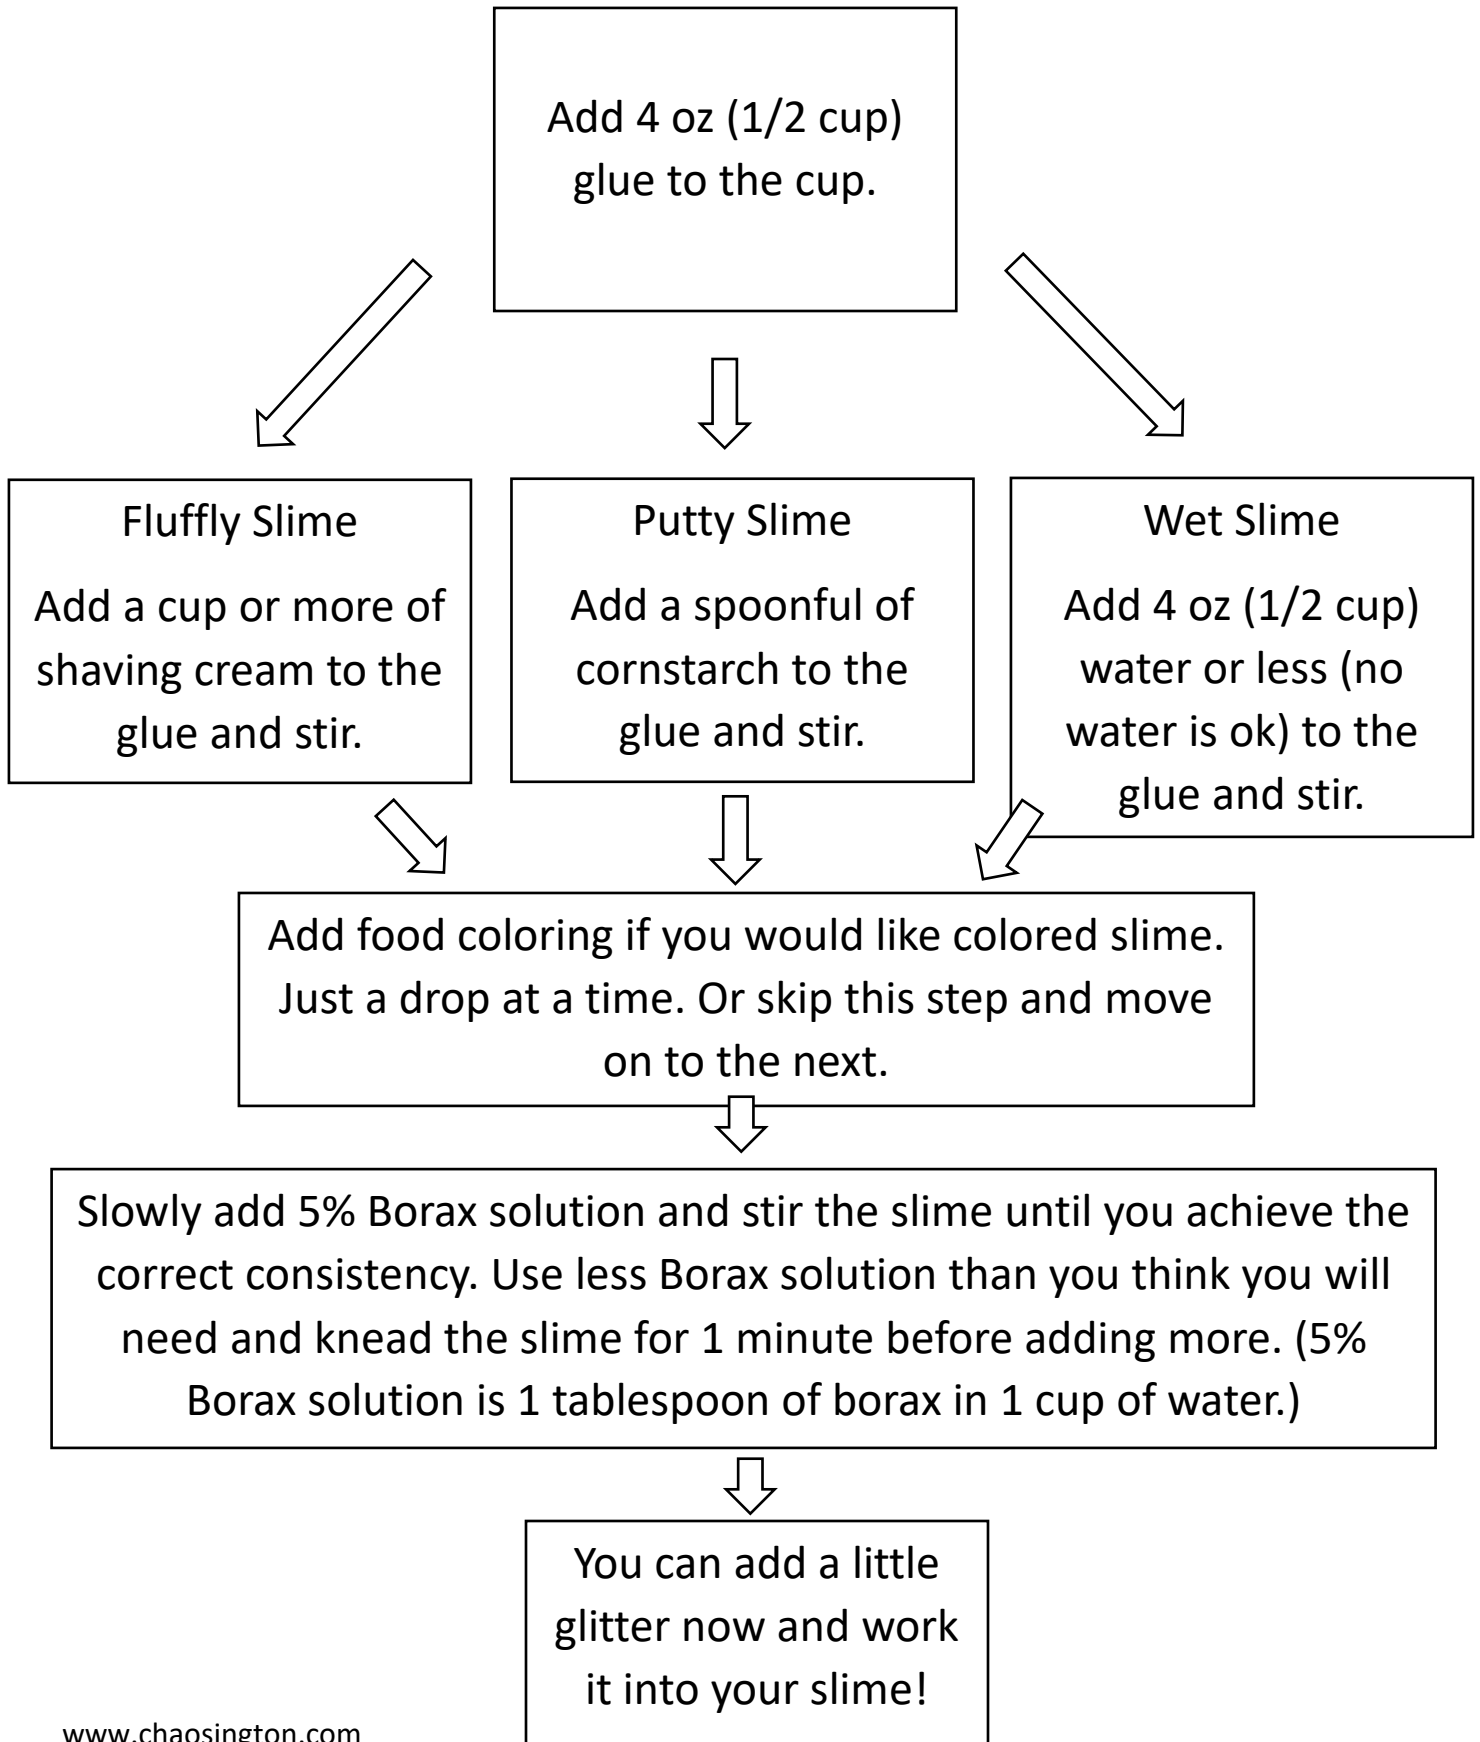

# Borax Slime Flow Chart

# Saline Slime Flow Chart